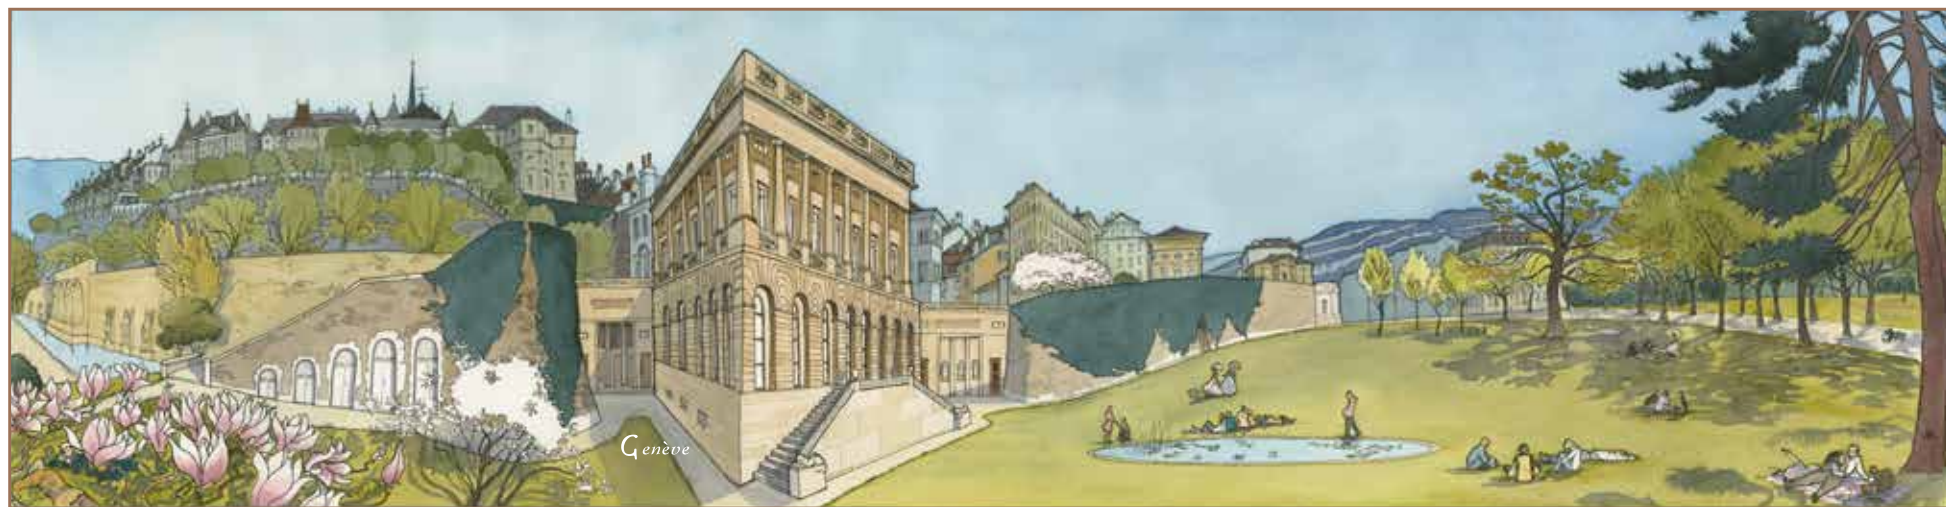

GE - 009

PARC DES BASTIONS, TENDRE GAZON

format oblong (420 x 105 mm), 2 volets.