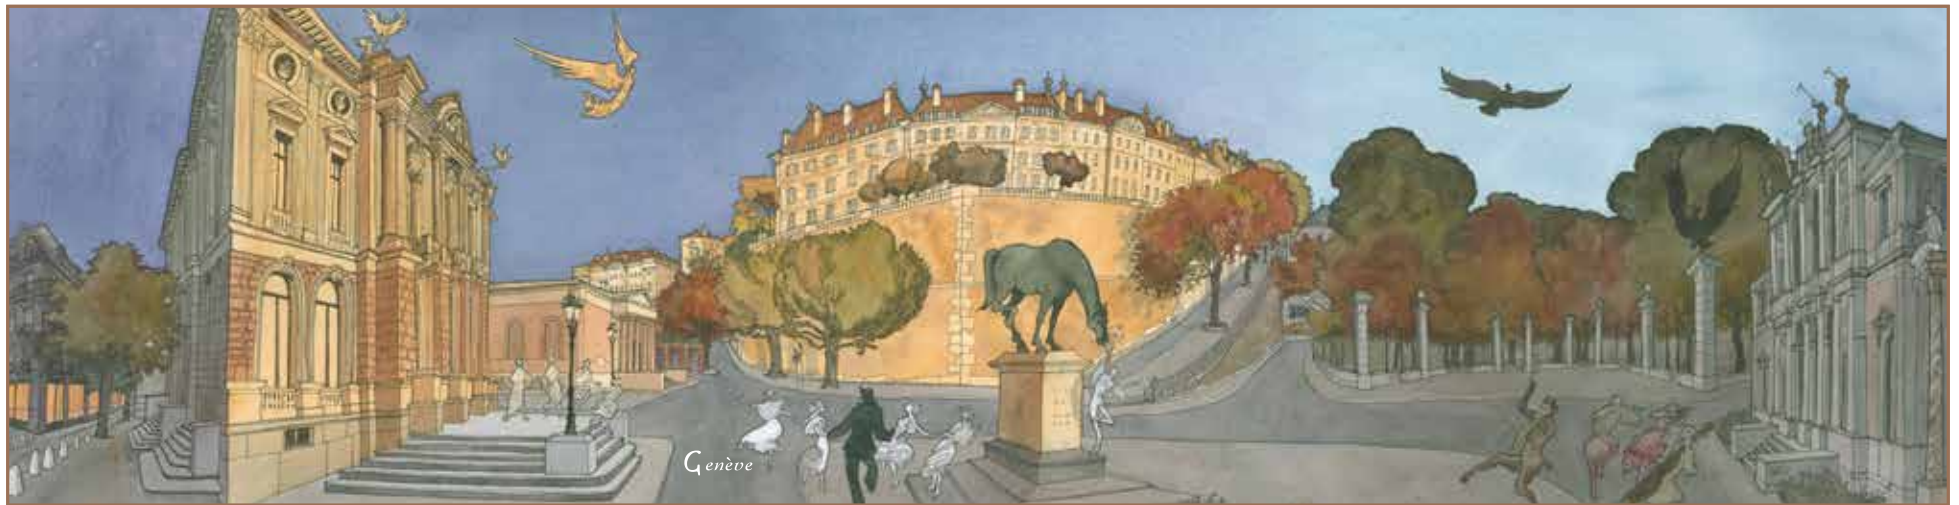

## PLACE NEUVE, RÉVEIL DES STATUES

format oblong (420 x 105 mm), 2 volets.

GE - 007