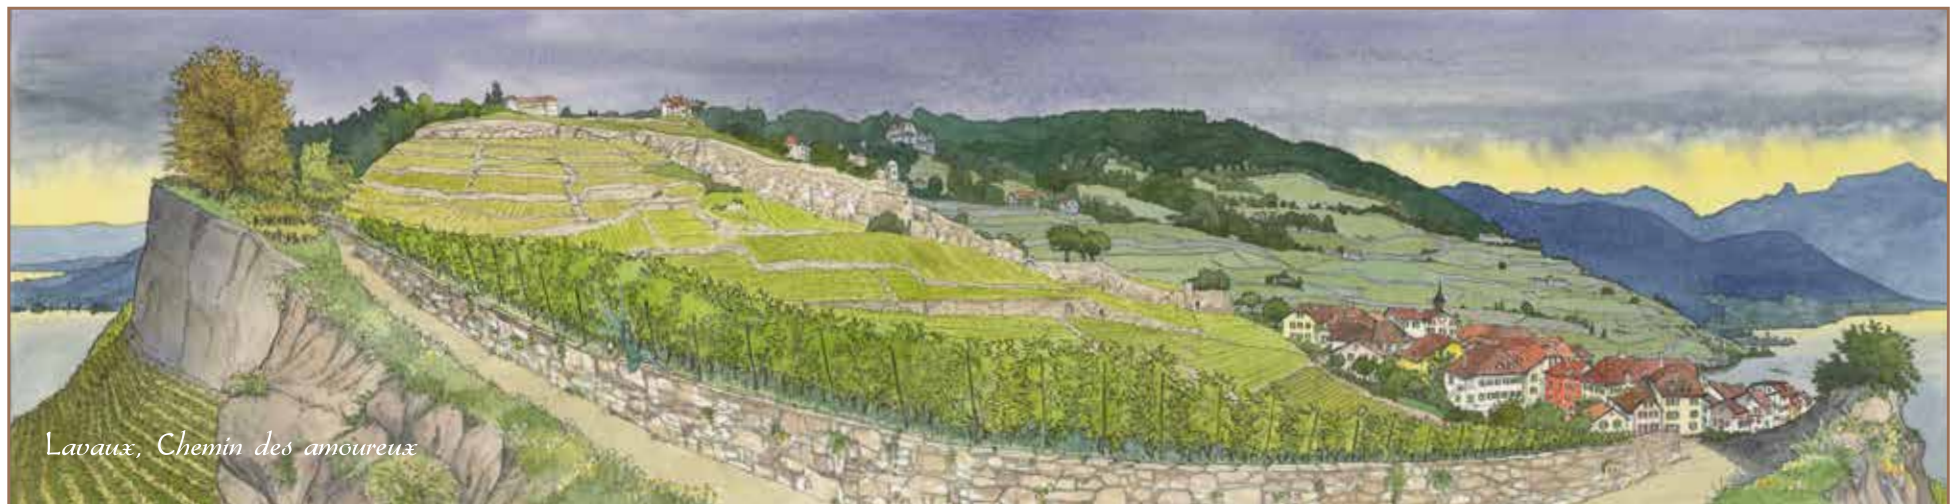

## CHANCY ET FORT L'ÉCLUSE

format oblong (420 x 105 mm), 2 volets.

RO - 004

LAVAUX, CHEMIN DES AMOUREUX

format oblong (420 x 105 mm), 2 volets.

RO - 005

LAVAUX, SAINT-SAPHORIN

format oblong (420 x 105 mm), 2 volets.